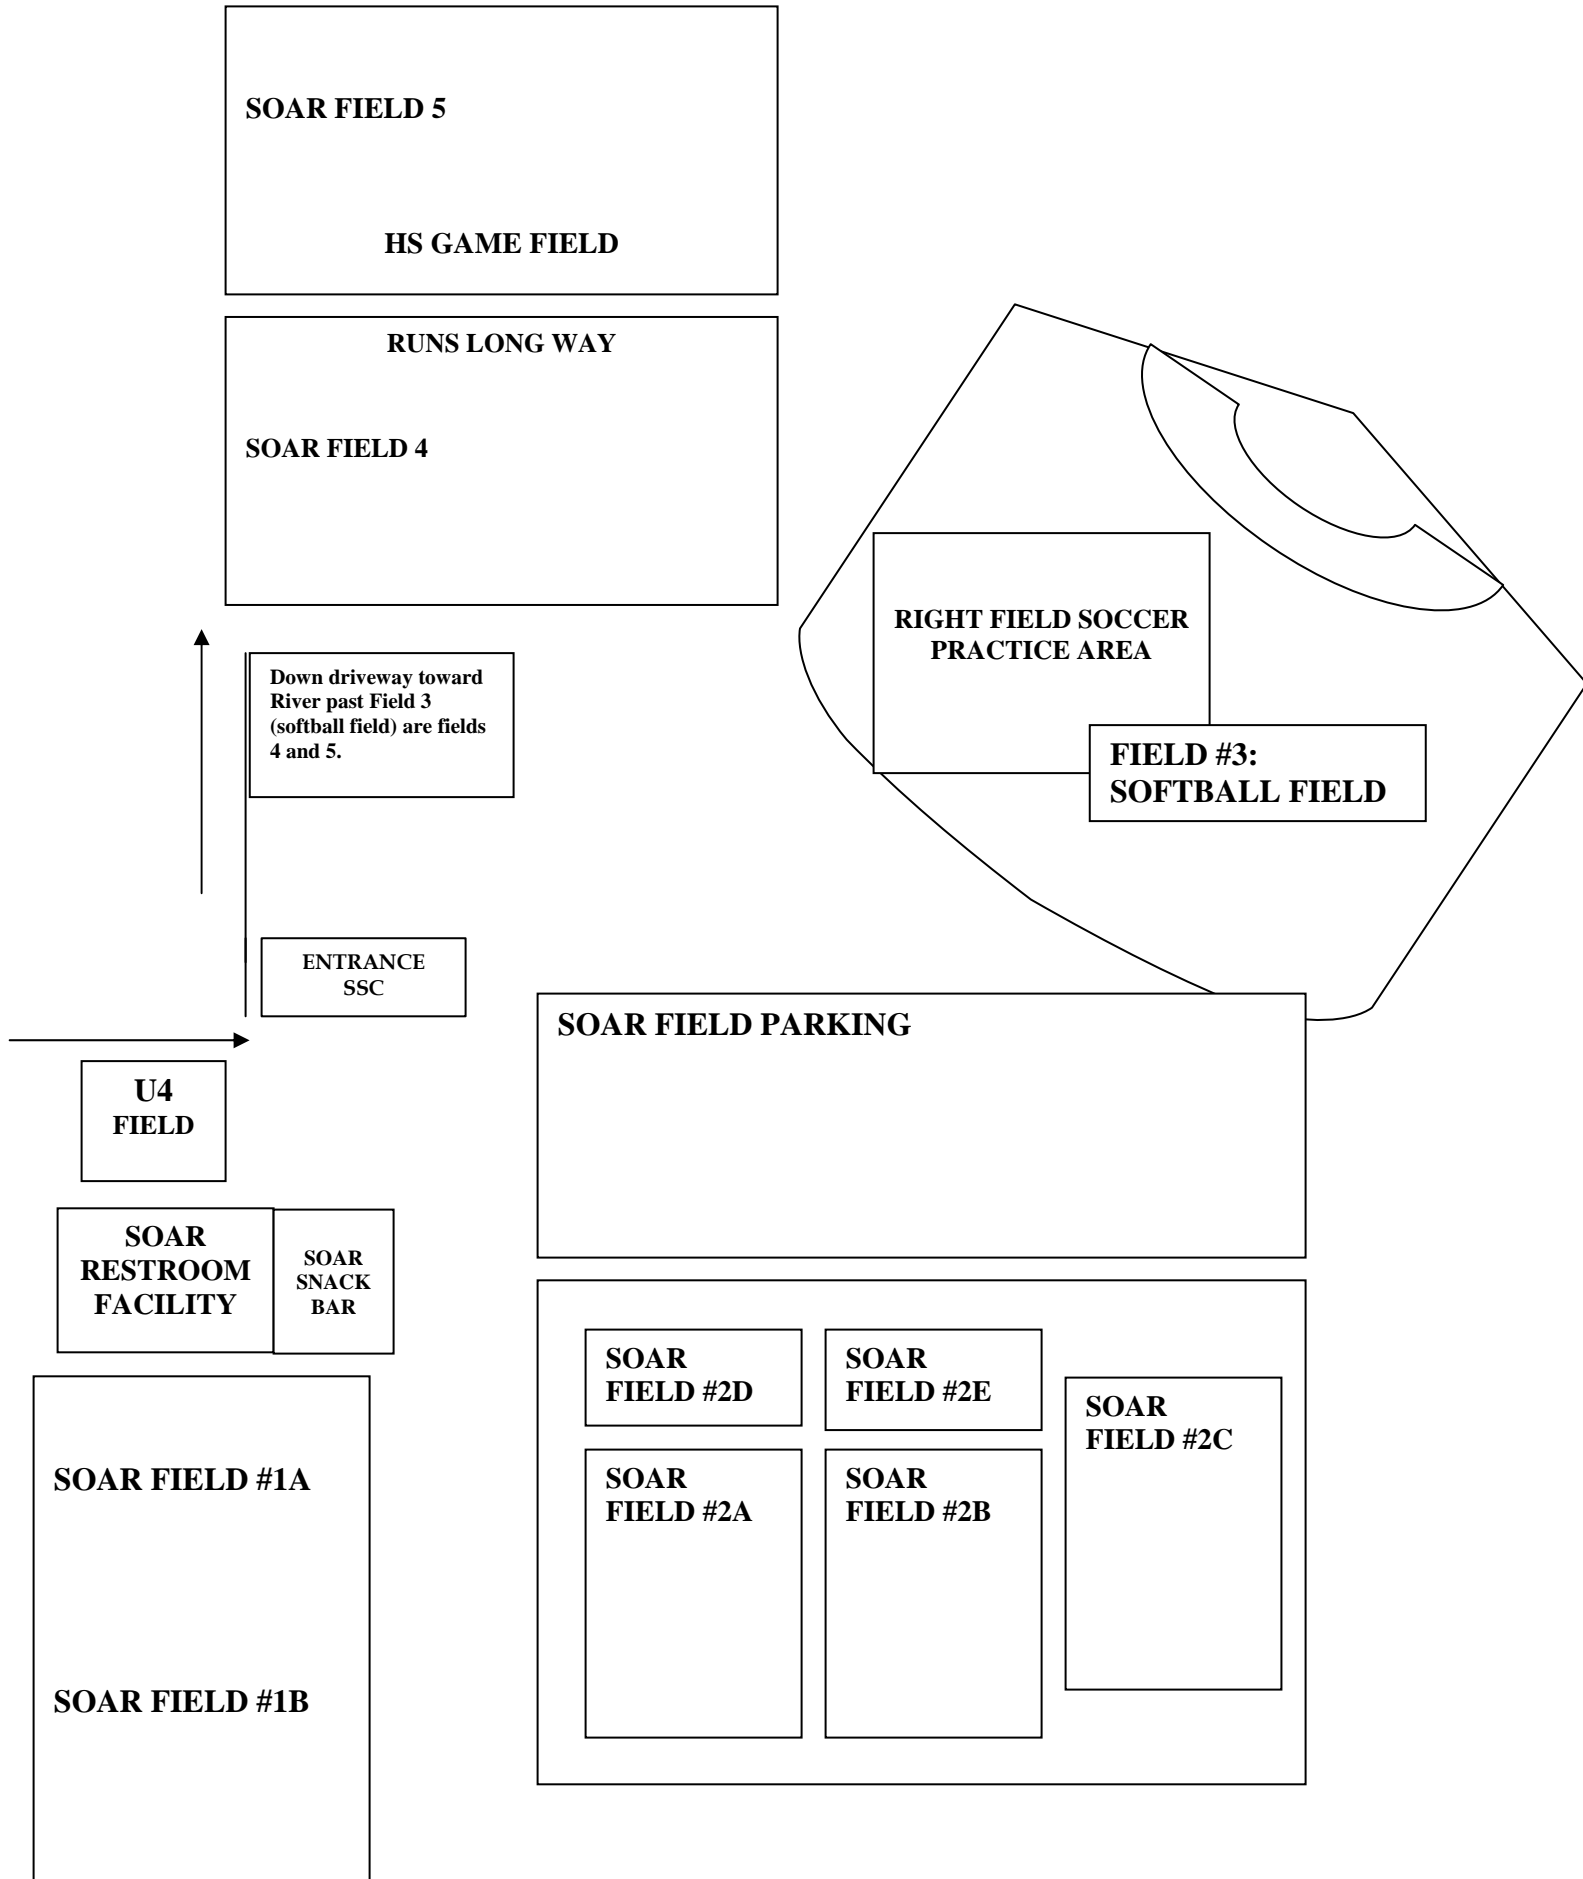

# SOAR SPORTS COMPLEX FIELD MAP

**SOAR FIELD 5**  
**HS GAME FIELD**

**RUNS LONG WAY**  
**SOAR FIELD 4**

Down driveway toward  
River past Field 3  
(softball field) are fields  
4 and 5.

**ENTRANCE  
SSC**

**SOAR FIELD PARKING**

**U4  
FIELD**

**SOAR  
RESTROOM  
FACILITY**      **SOAR  
SNACK  
BAR**

**SOAR FIELD #1A**  
  
**SOAR FIELD #1B**

**SOAR  
FIELD #2D**      **SOAR  
FIELD #2E**      **SOAR  
FIELD #2C**  
**SOAR  
FIELD #2A**      **SOAR  
FIELD #2B**

**BUSH RIVER ROAD**